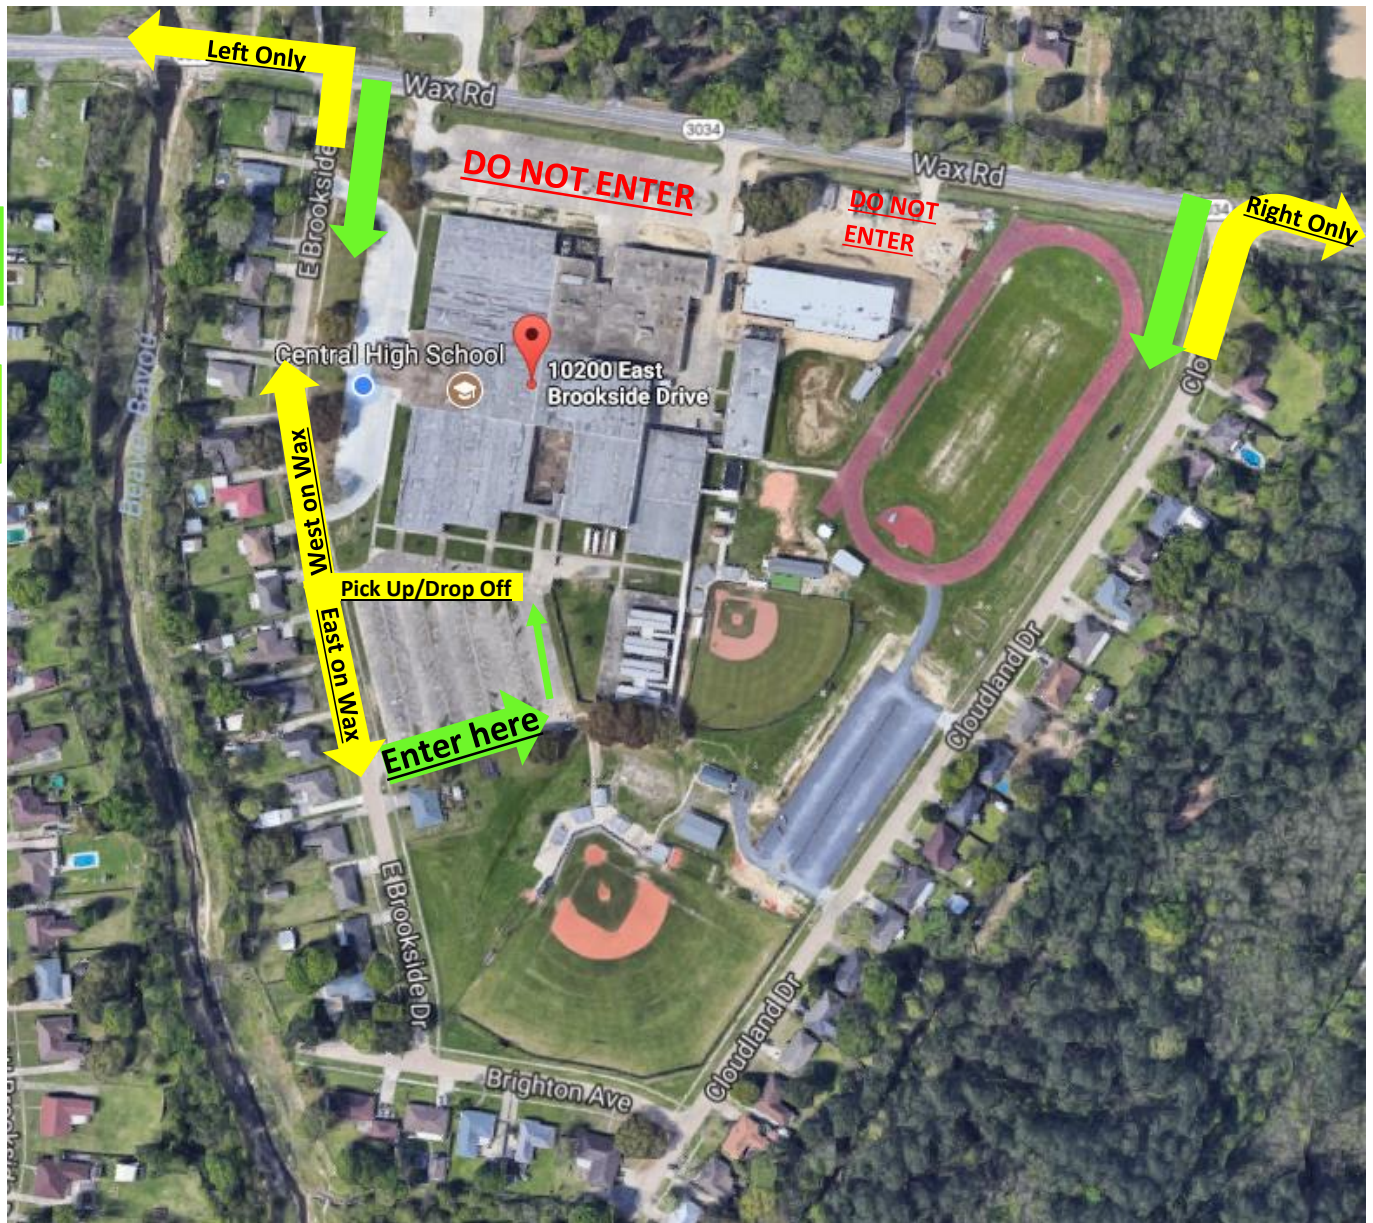

Central High School Carpool

Carpool pickup and drop-off will be in the south parking lot *only*.

Please enter from the south entrance (nearest the baseball field) and exit the north entrance (nearest the school).

Drive around outer perimeter of lot only.

On exit, turn right on E. Brookside and drive around the campus to turn right (east) onto Wax. Turn right onto E. Brookside and proceed to the light to turn left (west) onto Wax.